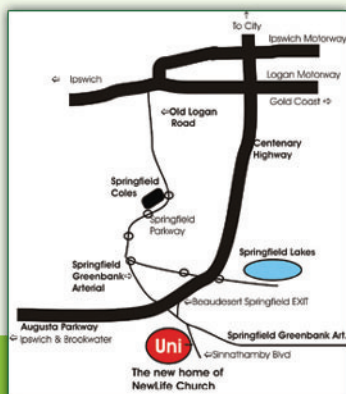

Living for God
Loving one another
Leading others to
Jesus Christ

NewLife

NewLife

At NewLife you'll find,

- Clear, inspiring Bible messages
- Clean & safe Creche
- Real life teen ministry
- Great music
- Excellent kids ministry
- Easily accessible parking
- Relaxing, casual atmosphere & good coffee!

Are **you** looking for a **refreshing change**?

NewLife ... We've moved to a **new location!**

Whether you're a young child, an expanding community, a company that's expanding or a growing church...

Growth always means *change*

That's why *NewLife* has moved to a new location. **We're excited about the adventure, and we'd love for you to join us this Sunday at 9am or 6pm.**

Our Sunday Celebration Meetings are held in the main building of University of Southern Queensland - Springfield Campus (see map or website for directions)

Join us this Sunday at our **new location** at USQ
Springfield Campus 9am & 6pm

phone 0411 055 769

post PO Box 4239, SPRINGFIELD QLD 4300

web www.newlife.pcq.org.au

NewLife is a church planting initiative of the Presbyterian Church of QLD.